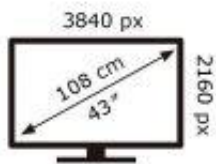

SAMSUNG

QE43LS05TCU

67 kWh/1000h

ABCDEF **G**

97 kWh/1000h

2019/2013